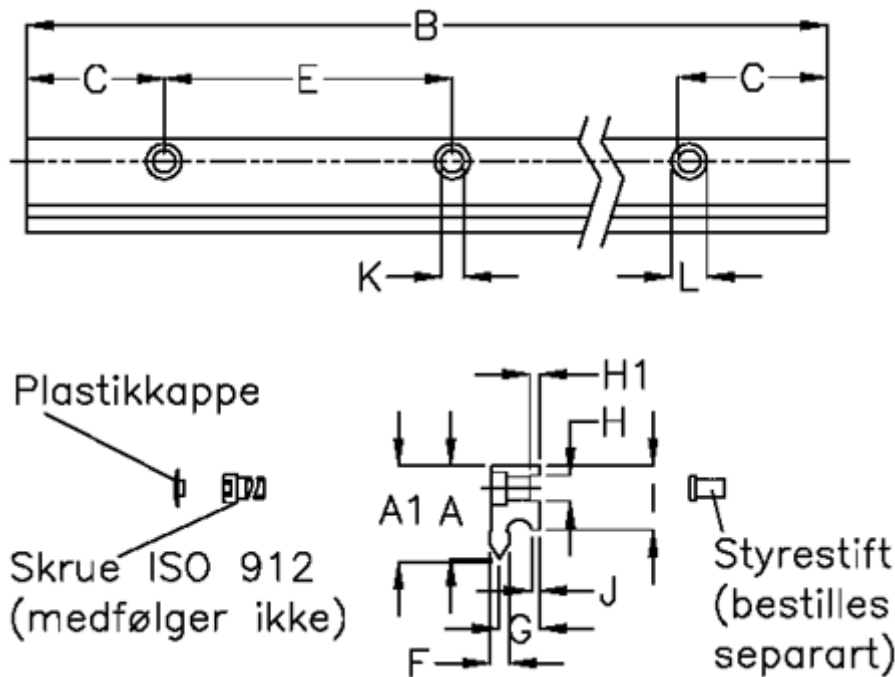

Article number: 05712538961

Description: Hepco GV3 slide NS E L896 P1
with counterbored holes

Measures

A	= 21	G	= 10.0	Weight kg/1000 = 1.60
A1	= 21.37	H	= 6	
B	= 896	H1	= 2.5	
C	= 43.0	I	= 16.00	
E	= 90	J	= 2.60	
F	= 4.71	K	= 5.5	
For bearing	= J25	L	= 10 x 5.1	
For guide pin	= SDP6	Precision type	= P1	